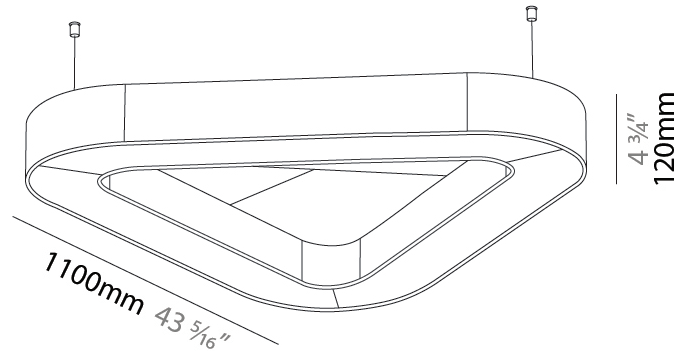

GENERAL

Series: Victory Acoustic
Partner: Prolicht
Division: Architectural
Installation: Suspension
Product Type: Acoustic
Mounting Location: Ceiling
Light Distribution: Direct / Indirect

PHYSICAL

Shape: Round
Length (mm): 1100
Length (in): 43 ⁵/₁₆
Width (mm): 1012
Width (in): 39 ¹³/₁₆
Height (mm): 120
Height (in): 4 ³/₄
Diffuser: PMMA - Opal / Micro-Prism
Fixture Finish: SSR / BKV / CWI / CRY / HAB / UFT / ITA / RUA / FTG / MYG / LOD / PUS / FRO / FUP / KIA / POP / BLS / SPG / MEY / GOH / CHC / COM / ABZ / JAG / OBR / MOS / ROR
Acoustic Finish: SFW / CYW / SEE / SYN / MTS / PMB / TTN / CYB / STO / DPE / BES / SHB / ARE / ANE / VRD / CRF
Fixture Material: Aluminum
Primary Material: Acoustic
Cable Details: 2000mm / 78 3/4" or 6000mm / 236 1/4" Transparent Cable

ELECTRICAL

Lamp Type: LED (Zhaga Standard)
Input Wattage (W): 73.4
Total Output Wattage (W): 66.3
Dimming: Non-Dimmable
Driver Included: Yes
Driver Location: Integrated
Driver Type: Constant Current - Universal
Driver Class: Class 2
Input Voltage (V): 120 - 277

LED

Color Temperature (°K): 2700 / 3000 / 3500 / 4000
Max. Delivered Lumen (lm): 3734 / 3865 / 4538 / 3929
Nominal Lumen (lm): 5745 / 5946 / 6982 / 6045
CRI: >90 CRI
Lamp Life (hrs): 50000

OPTICAL

RATINGS AND CERTIFICATIONS

Certified By: CSA Certified to UL and CSA Standards
IP rating: IP20