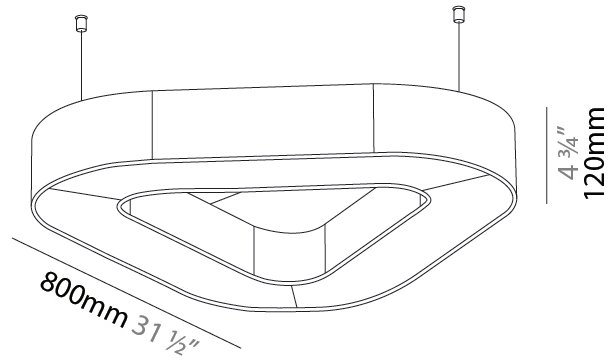

GENERAL

Series: Victory Acoustic
Partner: Prolicht
Division: Architectural
Installation: Suspension
Product Type: Acoustic
Mounting Location: Ceiling
Light Distribution: Direct

PHYSICAL

Shape: Round
Length (mm): 800
Length (in): 31 1/2
Width (mm): 752
Width (in): 29 5/8
Height (mm): 120
Height (in): 4 3/4

Diffuser: [PMMA - Opal / Micro-Prism](#)
Fixture Finish: [SSR / BKV / CWI / CRY / HAB / UFT / ITA / RUA / FTG / MYG / LOD / PUS / FRO / FUP / KIA / POP / BLS / SPG / MEY / GOH / CHC / COM / ABZ / JAG / OBR / MOS / ROR](#)

Acoustic Finish: [SFW / CYW / SEE / SYN / MTS / PMB / TTN / CYB / STO / DPE / BES / SHB / ARE / ANE / VRD / CRF](#)

Fixture Material: Aluminum
Primary Material: Acoustic
Cable Details: 2000mm / 78 3/4" or 6000mm / 236 1/4" Transparent Cable

ELECTRICAL

Lamp Type: LED (Zhaga Standard)
Input Wattage (W): 44.1
Total Output Wattage (W): 40
Dimming: [Non-Dimmable](#)
Driver Included: Yes
Driver Location: Integrated
Driver Type: Constant Current - Universal
Driver Class: Class 2
Input Voltage (V): 120 - 277

LED

Color Temperature (°K): [2700 / 3000 / 3500 / 4000](#)
Max. Delivered Lumen (lm): Max. 4433
Nominal Lumen (lm): Max. 6045
CRI: >90 CRI
Lamp Life (hrs): 50000

OPTICAL

RATINGS AND CERTIFICATIONS

Certified By: CSA Certified to UL and CSA Standards
IP rating: IP20