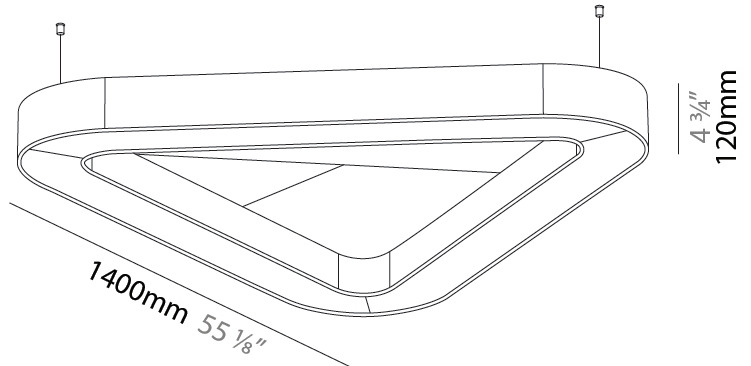

GENERAL

Series: Victory Acoustic
Partner: Prolicht
Division: Architectural
Installation: Suspension
Product Type: Acoustic
Mounting Location: Ceiling
Light Distribution: Direct / Indirect

PHYSICAL

Shape: Round
Length (mm): 1400
Length (in): 55 1/8
Width (mm): 1271
Width (in): 50 1/16
Height (mm): 120
Height (in): 4 3/4

Diffuser: [PMMA - Opal / Micro-Prism](#)
Fixture Finish: [SSR / BKV / CWI / CRY / HAB / UFT / ITA / RUA / FTG / MYG / LOD / PUS / FRO / FUP / KIA / POP / BLS / SPG / MEY / GOH / CHC / COM / ABZ / JAG / OBR / MOS / ROR](#)

Acoustic Finish: [SFW / CYW / SEE / SYN / MTS / PMB / TTN / CYB / STO / DPE / BES / SHB / ARE / ANE / VRD / CRF](#)

Fixture Material: Aluminum
Primary Material: Acoustic
Cable Details: [2000mm / 78 3/4" or 6000mm / 236 1/4" Transparent Cable](#)

ELECTRICAL

Lamp Type: LED (Zhaga Standard)
Input Wattage (W): 88.1
Total Output Wattage (W): 80
Dimming: Non-Dimmable
Driver Included: Yes
Driver Location: Integrated
Driver Type: Constant Current - Universal
Driver Class: Class 2
Input Voltage (V): 120 - 277

LED

Color Temperature (°K): 2700 / 3000 / 3500 / 4000
Max. Delivered Lumen (lm): Max. 8866
Nominal Lumen (lm): Max. 12090
CRI: >90 CRI
Lamp Life (hrs): 50000

OPTICAL

RATINGS AND CERTIFICATIONS

Certified By: CSA Certified to UL and CSA Standards
IP rating: IP20