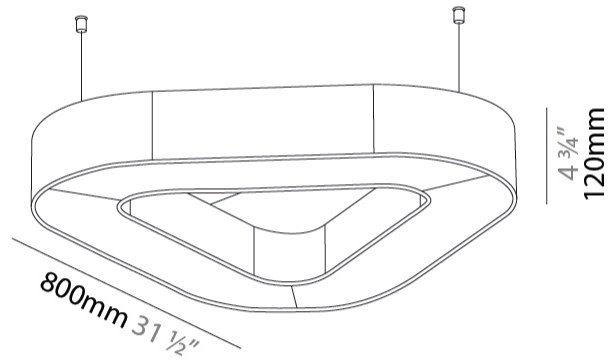

GENERAL

Series: Victory Acoustic
Partner: Prolicht
Division: Architectural
Installation: Suspension
Product Type: Acoustic
Mounting Location: Ceiling
Light Distribution: Direct

PHYSICAL

Shape: Round
Length (mm): 800
Length (in): 31 1/2
Width (mm): 752
Width (in): 29 5/8
Height (mm): 120
Height (in): 4 3/4
Diffuser: [PMMA - Opal / Micro-Prism](#)
Fixture Finish: [SSR / BKV / CWI / CRY / HAB / UFT / ITA / RUA / FTG / MYG / LOD / PUS / FRO / FUP / KIA / POP / BLS / SPG / MEY / GOH / CHC / COM / ABZ / JAG / OBR / MOS / ROR](#)
Acoustic Finish: [SFW / CYW / SEE / SYN / MTS / PMB / TTN / CYB / STO / DPE / BES / SHB / ARE / ANE / VRD / CRF](#)
Fixture Material: Aluminum
Primary Material: Acoustic
Cable Details: 2000mm / 78 3/4" or 6000mm / 236 1/4" Transparent Cable

ELECTRICAL

Lamp Type: LED (Zhaga Standard)
Input Wattage (W): 29.4
Total Output Wattage (W): 26.3
Dimming: [Non-Dimmable](#)
Driver Included: Yes
Driver Location: Integrated
Driver Type: Constant Current - Universal
Driver Class: Class 2
Input Voltage (V): 120 - 277

LED

Color Temperature (°K): [2700 / 3000 / 3500 / 4000](#)
Max. Delivered Lumen (lm): 2489 / 2577 / 3025 / 2640
Nominal Lumen (lm): 3830 / 3964 / 4655 / 4030
CRI: >90 CRI
Lamp Life (hrs): 50000

OPTICAL

RATINGS AND CERTIFICATIONS

Certified By: CSA Certified to UL and CSA Standards
IP rating: IP20