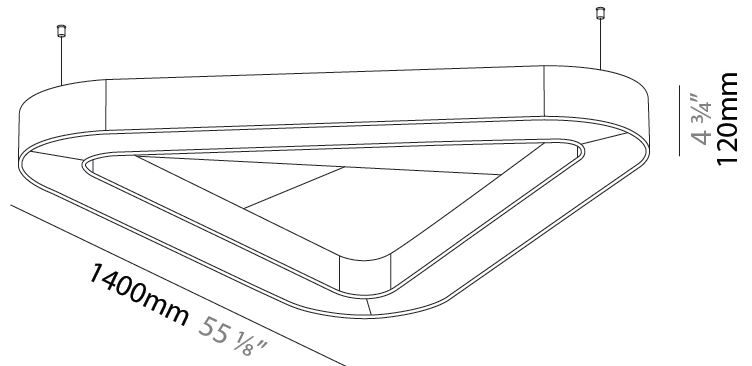

GENERAL

Series: Victory Acoustic
Partner: Prolicht
Division: Architectural
Installation: Suspension
Product Type: Acoustic
Mounting Location: Ceiling
Light Distribution: Direct

PHYSICAL

Shape: Round
Length (mm): 1400
Length (in): 55 1/8
Width (mm): 1271
Width (in): 50 1/16
Height (mm): 120
Height (in): 4 3/4
Diffuser: PMMA - Opal / Micro-Prism
Fixture Finish: SSR / BKV / CWI / CRY / HAB / UFT / ITA / RUA / FTG / MYG / LOD / PUS / FRO / FUP / KIA / POP / BLS / SPG / MEY / GOH / CHC / COM / ABZ / JAG / OBR / MOS / ROR
Acoustic Finish: SFW / CYW / SEE / SYN / MTS / PMB / TTN / CYB / STO / DPE / BES / SHB / ARE / ANE / VRD / CRF
Fixture Material: Aluminum
Primary Material: Acoustic
Cable Details: 2000mm / 78 3/4" or 6000mm / 236 1/4" Transparent Cable

ELECTRICAL

Lamp Type: LED (Zhaga Standard)
Input Wattage (W): 58.7
Total Output Wattage (W): 53.7
Dimming: Non-Dimmable
Driver Included: Yes
Driver Location: Integrated
Driver Type: Constant Current - Universal
Driver Class: Class 2
Input Voltage (V): 120 - 277

LED

Color Temperature (°K): 2700 / 3000 / 3500 / 4000
Max. Delivered Lumen (lm): 4979 / 5153 / 6051 / 5239
Nominal Lumen (lm): 7660 / 7928 / 9309 / 8060
CRI: >90 CRI
Lamp Life (hrs): 50000

OPTICAL

RATINGS AND CERTIFICATIONS

Certified By: CSA Certified to UL and CSA Standards
IP rating: IP20